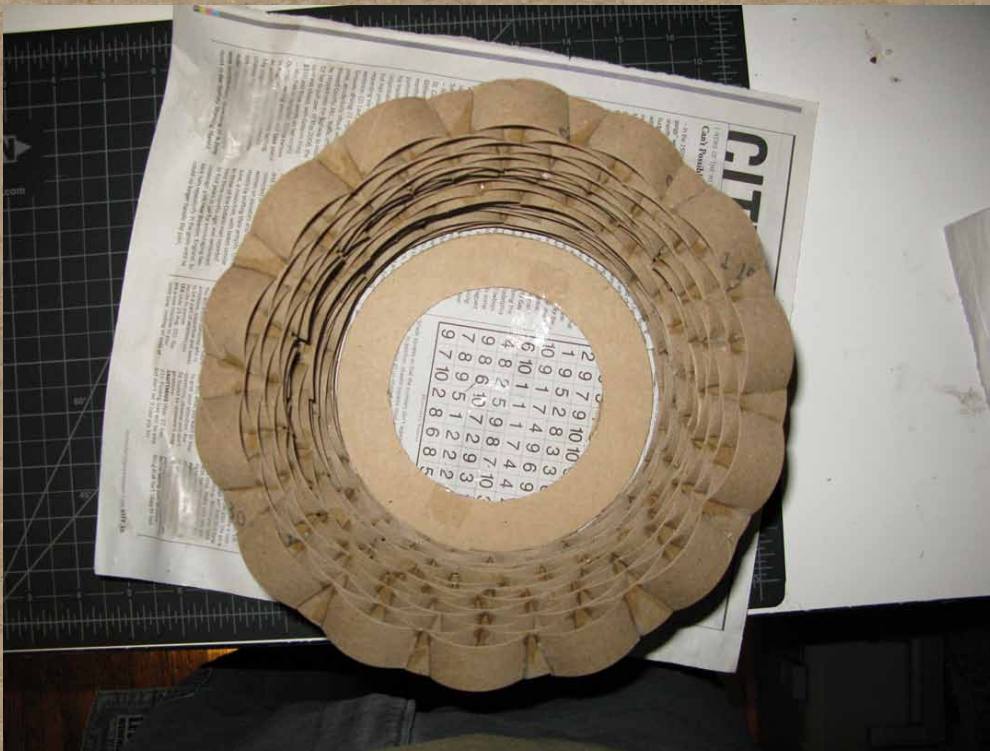

Design Progression

Lamp Shade under construction