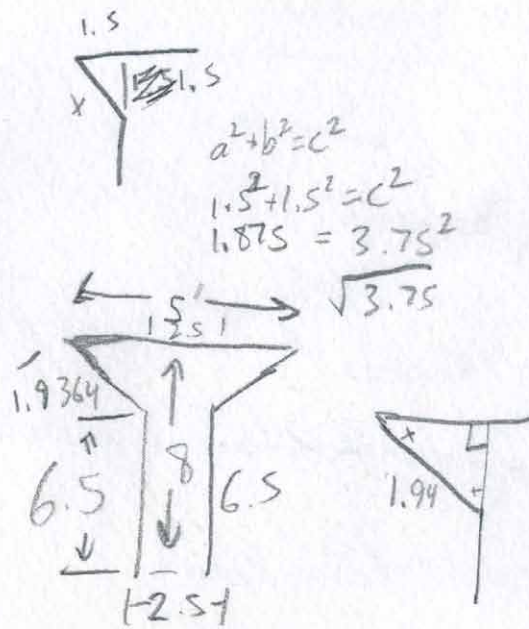

Fabric belt
 w/ 3/4" adjuster
 1/2"

1
 2
 3
 4
 5
 6

same size as view hole

1
 2
 3
 4
 5
 6
 7
 8
 9
 10
 11
 12
 13
 14
 15
 16
 17
 18
 19
 20
 21
 22
 23
 24
 25
 26
 27
 28
 29
 30
 31
 32
 33
 34
 35
 36
 37
 38
 39
 40
 41
 42
 43
 44
 45
 46
 47
 48
 49
 50
 51
 52
 53
 54
 55
 56
 57
 58
 59
 60
 61
 62
 63
 64
 65
 66
 67
 68
 69
 70
 71
 72
 73
 74
 75
 76
 77
 78
 79
 80
 81
 82
 83
 84
 85
 86
 87
 88
 89
 90
 91
 92
 93
 94
 95
 96
 97
 98
 99
 100

Unwind

Bread Box Gift Card Box

- foam rubber
- outside felt
- inside felt
- "seeds"
- glue sticks

1/10/2011

Brain Storming

Nathaniel Square Corner Store
deli menu layout sketches

EGG & CHEESE BREAKFAST SANDWICH \$1.75 ON A THIRD ROLL