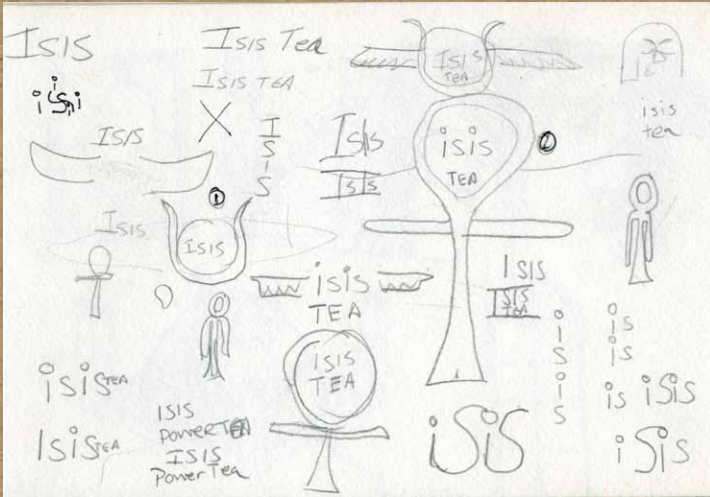

KARL USCHOLD

WORK BOOK

Brain Storming

Reference Images

Design Progression

Photography

Brain Storming

Isis Power Tea logo sketches

Brain Storming

Isis Power Tea logo and point of sale sketches

Whitaker's Cheese & Pasta Wedges concept ideas

+ Friendly Fromage } Not snobby about our cheese
 + No wine required }
 + cheese cake wedges
 - cheese w/ fruit/nuts
 + Mac & Cheese wedge
 - breast milk cheese
 - Cheese Scote
 - Vegan cheese
 - Energy cheese
 - Cheese wedge of the month
 + sailing the 7 seas of cheese
 - cheese wise
 - cheese + cracker sandwich wedge

Whitaker's Cheese and Pasta Wedges brand positioning reference images

Reference Images

Self Portrait base image

Reference Images

Mutoscope reference images

Reference Images

Nathaniel Square Corner Store
store front and reference images