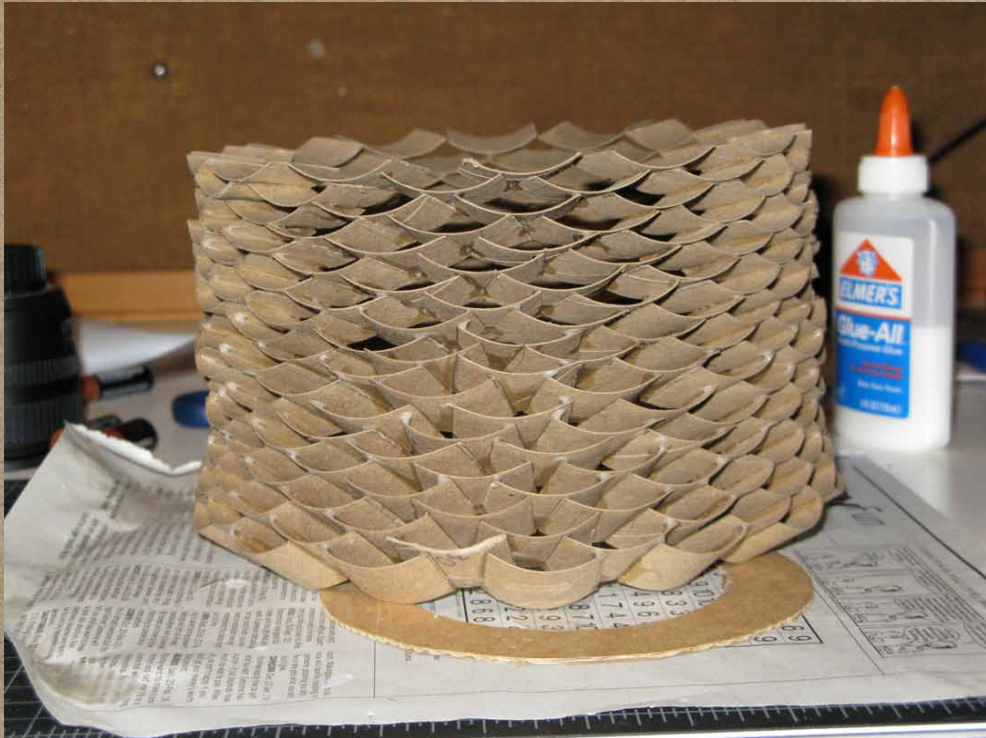

Design Progression

Lamp Shade under construction